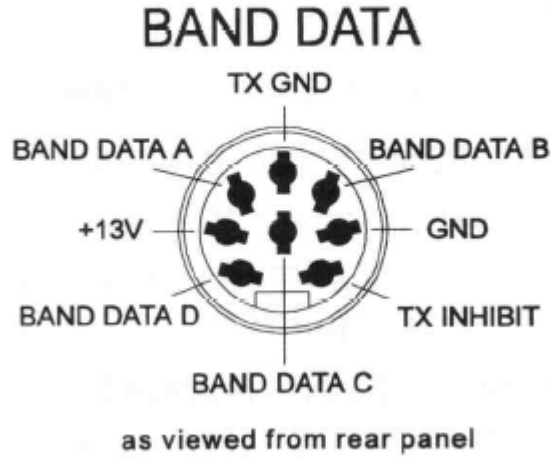

YAESU BAND DATA CONNECTOR

DB-15M CONNECTOR (SOLDER SIDE VIEW)