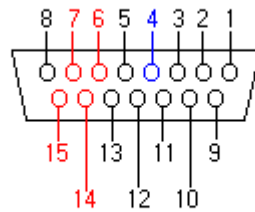

YAESU BAND DATA CONNECTOR

DB-15M CONNECTOR (SOLDER SIDE VIEW)